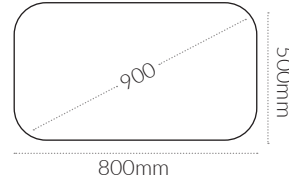

Base:

Footprint:

Adjustable Footglides: