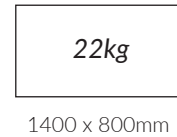

Top Max:

Table:

Assembly:

[Plate & Screw -->](#)

PRODUCT MAINTENANCE:

Powdercoated Mild Steel:

1. Regularly dust surface with damp cloth.
2. Wash with a soft cloth and warm soapy water.
3. Always dry with a lint free cloth.

DO NOT: Use abrasive pads, brushes, or cleaners like steel wool, as it will scratch the surface.

DO NOT: Use powder, concentrated detergents, or silicone-based furniture polishes.

NOTE: Chipping and breaking of the coating may result in deterioration of the product and should be addressed.

Stainless Steel:

1. Regularly dust surface with damp cloth.
2. Wash with a soft cloth and a stainless-steel cleaning agent.
3. Always dry with a lint free cloth.

DO NOT: Use abrasive pads, brushes, or cleaners, like steel wool, as it will scratch the surface.

NOTE: These bases lightly scratch with normal use. The scratches are not unpleasant and over time create a nice patina on the surface.